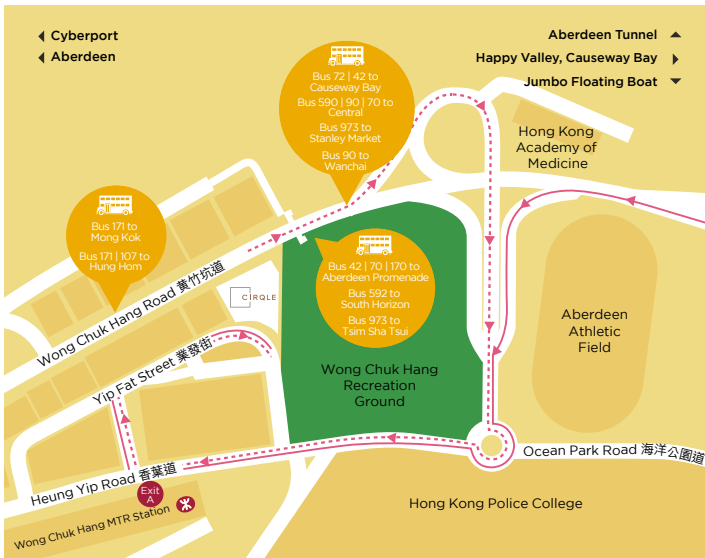

CIRQLE

ovoio
southside

SUCCULENT, LIP-SMACKING, TABLE-THUMPING, TWEET-ALL-YOUR-FRIENDS- ABOUT-IT MEALS.

Nestled on the fourth floor of Ovolo's Southside is CIRQLE, serving Modern European cuisine. Perfect for hiring the venue out for a big party, or even a romantic dinner with your partner. Highlights of this venue include its open kitchen and expansive outdoor terrace, guaranteed to light up your evening and make your guests wonder... How on earth have I not been here before?

258m² / 846.5ft²

Max Capacity

Community Table: 24
Normal Table : 48
Seats: 72

LOCATION

CIRQLE is located in Ovolo Southside in Wong Chuk Hang, Hong Kong's hip emerging arts district tucked in classic industrial buildings and likened by many to New York City's famed Meatpacking District. Access to the city centre is minutes away thanks to MTR South Island Line and the Aberdeen tunnel, so have the best of both worlds in SAR's most talked about hidden gem district.

CONTACT

OVOLO SOUTHSIDE
 4/F, 64 Wong Chuk Hang Road
 Aberdeen, Hong Kong

T: +852 3460 8100
 E: events.southside@ovologroup.com

ovolohotels.com

--- From Pok Fu Lam

→ From Causeway Bay

Combine with other Southside venues for a vertical event!