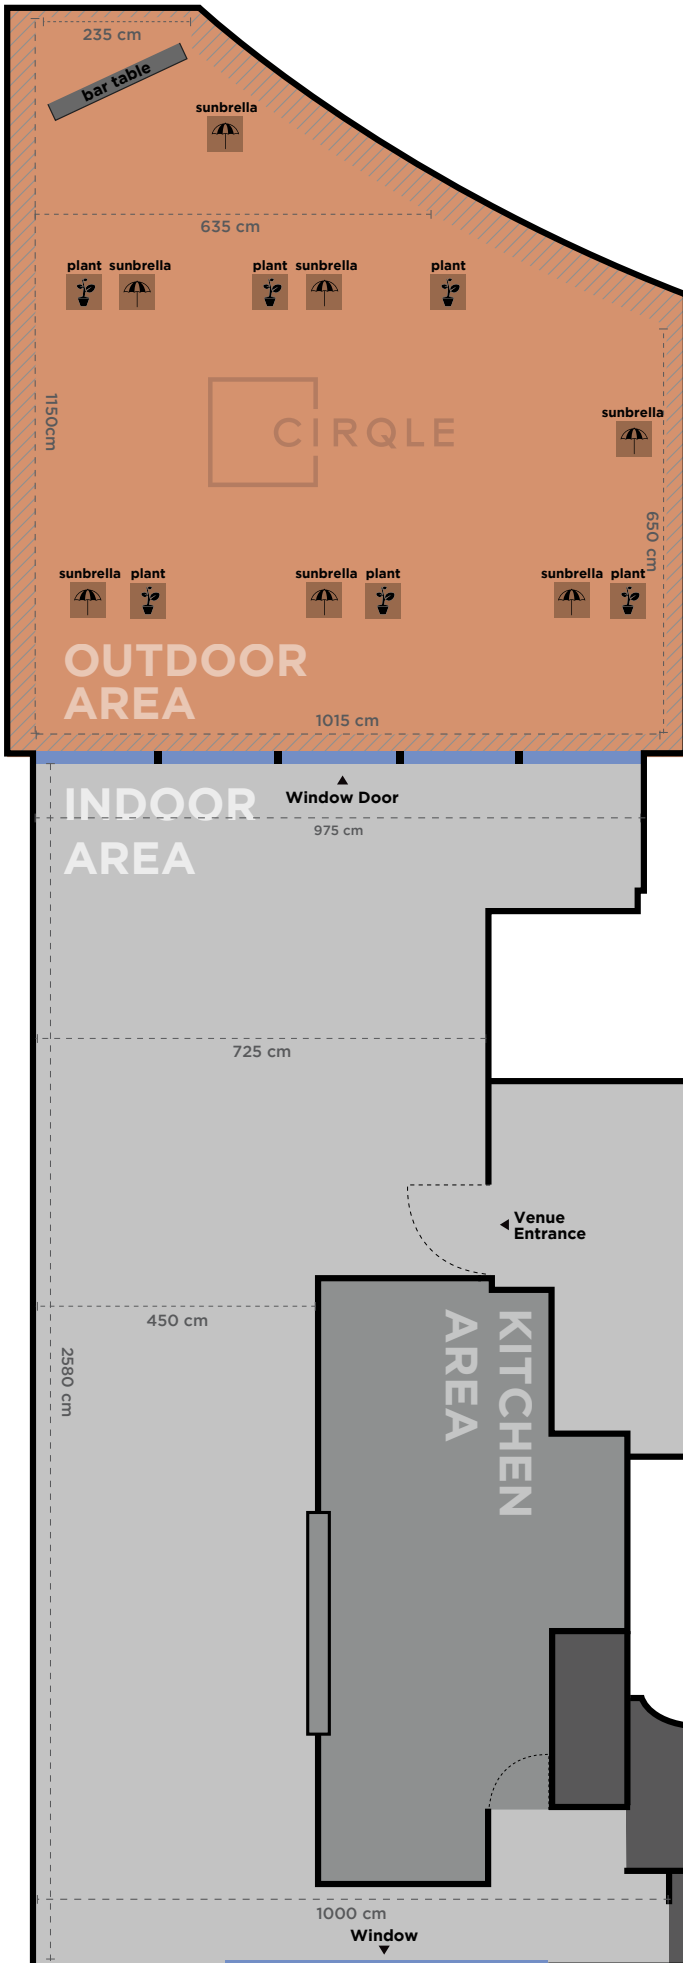

CIRQLE

ovoio
southside

SUCCULENT, LIP-SMACKING, TABLE-THUMPING, TWEET-ALL-YOUR-FRIENDS- ABOUT-IT MEALS.

Nestled on the fourth floor of Ovolo's Southside is CIRQLE, serving Modern European cuisine. Perfect for hiring the venue out for a big party, or even a romantic dinner with your partner. Highlights of this venue include its open kitchen and expansive outdoor terrace, guaranteed to light up your evening and make your guests wonder... How on earth have I not been here before?

GREAT FOR

- Romantic dinners
 - Birthday parties
 - Business lunches
 - Vegetarian Mondays
 - Hangover-curing Sunday brunches
- ...Ahhh you're spoiled for choice!!!

FLOOR PLAN

SPECIFICATIONS

Dimensions (Outdoor)

1015cm x 1150cm / 33.3ft x 37.7ft

Size

116.7m² / 382.9ft²

Max Capacity

Normal Table : 56
Seats: 56

Dimensions (Indoor)

1000cm x 2580cm / 33ft x 84.6ft

Size

258m² / 846.5ft²

Max Capacity

Community Table: 24
Normal Table : 48
Seats: 72

LOCATION

CIRQLE is located in Ovolo Southside in Wong Chuk Hang, Hong Kong's hip emerging arts district tucked in classic industrial buildings and likened by many to New York City's famed Meatpacking District. Access to the city centre is minutes away thanks to MTR South Island Line and the Aberdeen tunnel, so have the best of both worlds in SAR's most talked about hidden gem district.